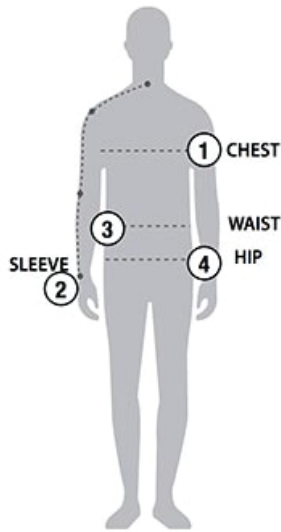

STORMTECH SIZING CHART

BASED ON YOUR BODY MEASUREMENTS

MEN'S SIZING

To select the best size for you, please follow these simple steps:

- ① **Most important measurement:**
Take your Chest/Bust measurement from just under your arm at the fullest part of the chest
- ② Take your Sleeve length from the back base of the neck across the shoulder and around the elbow to your wrist
- ③ Take your Waist measurement at the narrowest point around your natural waistline.
- ④ Take your Hip measurement at the fullest part of your body below the waist

WOMEN'S SIZING

BXL-3 | MEN'S ULTRA-LIGHT SHELL

MEN'S SIZING CHART – YOUR BODY MEASUREMENTS

SIZE	XS	S	M	L	XL	2XL	3XL	4XL	5XL
Chest ①	N/A	35"-38" [89-96.5cm]	38"-41" [96.5-104cm]	41"-44" [104-112cm]	44"-47" [112-119cm]	47"-50" [119-127cm]	50"-53" [127-134.5cm]	N/A	N/A
Sleeve Length ②	N/A	33"-34" [84-86.5cm]	34"-35" [86.5-89cm]	35"-36" [89-91.5cm]	36"-37" [91.5-94cm]	37"-38" [94-96.5cm]	38"-38.5" [96.5-97.75cm]	N/A	N/A
Waist ③	N/A	29"-32" [73.5-81cm]	32"-35" [81-89cm]	35"-38" [89-96.5cm]	38"-41" [96.5-104cm]	41"-44" [104-112cm]	44"-47" [112-119cm]	N/A	N/A
Hip ④	N/A	34"-37" [86-94cm]	37"-40" [94-101.5cm]	40"-43" [101.5-109cm]	43"-46" [109-117cm]	46"-49" [117-124.5cm]	49"-52" [124.5-132cm]	N/A	N/A

BXL-3W | WOMEN'S ULTRA-LIGHT SHELL

WOMEN'S SIZING CHART – YOUR BODY MEASUREMENTS

SIZE	XS	S	M	L	XL	2XL
Bust ①	29"-32" [73.5-81cm]	32"-35" [81-89cm]	35"-38" [89-96.5cm]	38"-41" [96.5-104cm]	41"-44" [104-112cm]	44"-47" [112-119cm]
Sleeve Length ②	30"-31" [76-79cm]	31"-32" [79-81.5cm]	32"-33" [81.5-84cm]	33"-33.5" [84-85cm]	33.5"-34" [85-86.5cm]	34"-34.5" [86.5-87.75cm]
Waist ③	22"-25" [56-63.5cm]	25"-28" [63.5-71cm]	28"-31" [71-79cm]	31"-34" [79-86cm]	34"-37" [86-94cm]	37"-40" [94-101.5cm]
Hip ④	31.5"-34.5" [80-87.5cm]	34.5"-37.5" [87.5-95cm]	37.5"-40.5" [95-103cm]	40.5"-43.5" [103-110.5cm]	43.5"-46.5" [110.5-118cm]	46.5"-49.5" [118-126cm]