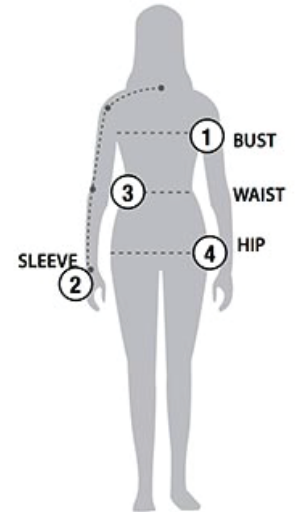

STORMTECH SIZING CHART

BASED ON YOUR BODY MEASUREMENTS

MEN'S SIZING

To select the best size for you, please follow these simple steps:

- ① **Most important measurement:**
Take your Chest/Bust measurement from just under your arm at the fullest part of the chest
- ② Take your Sleeve length from the back base of the neck across the shoulder and around the elbow to your wrist
- ③ Take your Waist measurement at the narrowest point around your natural waistline.
- ④ Take your Hip measurement at the fullest part of your body below the waist

WOMEN'S SIZING

BXL-3 | MEN'S ULTRA-LIGHT SHELL

MEN'S SIZING CHART – YOUR BODY MEASUREMENTS

SIZE	XS	S	M	L	XL	2XL	3XL	4XL	5XL
Chest ①	N/A	35"-38" [89-96.5cm]	38"-41" [96.5-104cm]	41"-44" [104-112cm]	44"-47" [112-119cm]	47"-50" [119-127cm]	50"-53" [127-134.5cm]	N/A	N/A
Sleeve Length ②	N/A	33"-34" [84-86.5cm]	34"-35" [86.5-89cm]	35"-36" [89-91.5cm]	36"-37" [91.5-94cm]	37"-38" [94-96.5cm]	38"-38.5" [96.5-97.75cm]	N/A	N/A
Waist ③	N/A	29"-32" [73.5-81cm]	32"-35" [81-89cm]	35"-38" [89-96.5cm]	38"-41" [96.5-104cm]	41"-44" [104-112cm]	44"-47" [112-119cm]	N/A	N/A
Hip ④	N/A	34"-37" [86-94cm]	37"-40" [94-101.5cm]	40"-43" [101.5-109cm]	43"-46" [109-117cm]	46"-49" [117-124.5cm]	49"-52" [124.5-132cm]	N/A	N/A

BXL-3W | WOMEN'S ULTRA-LIGHT SHELL

WOMEN'S SIZING CHART – YOUR BODY MEASUREMENTS

SIZE	XS	S	M	L	XL	2XL
Bust ①	29"-32" [73.5-81cm]	32"-35" [81-89cm]	35"-38" [89-96.5cm]	38"-41" [96.5-104cm]	41"-44" [104-112cm]	44"-47" [112-119cm]
Sleeve Length ②	30"-31" [76-79cm]	31"-32" [79-81.5cm]	32"-33" [81.5-84cm]	33"-33.5" [84-85cm]	33.5"-34" [85-86.5cm]	34"-34.5" [86.5-87.75cm]
Waist ③	22"-25" [56-63.5cm]	25"-28" [63.5-71cm]	28"-31" [71-79cm]	31"-34" [79-86cm]	34"-37" [86-94cm]	37"-40" [94-101.5cm]
Hip ④	31.5"-34.5" [80-87.5cm]	34.5"-37.5" [87.5-95cm]	37.5"-40.5" [95-103cm]	40.5"-43.5" [103-110.5cm]	43.5"-46.5" [110.5-118cm]	46.5"-49.5" [118-126cm]