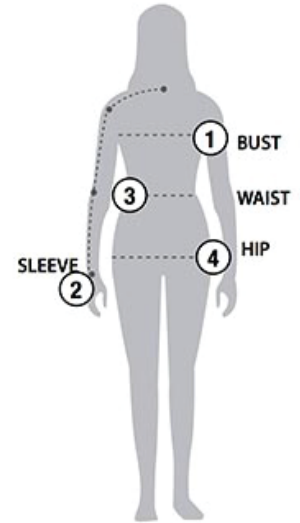

### BASED ON YOUR BODY MEASUREMENTS

#### MEN'S SIZING

To select the best size for you, please follow these simple steps:

- ① **Most important measurement:**  
Take your Chest/Bust measurement from just under your arm at the fullest part of the chest
- ② Take your Sleeve length from the back base of the neck across the shoulder and around the elbow to your wrist
- ③ Take your Waist measurement at the narrowest point around your natural waistline.
- ④ Take your Hip measurement at the fullest part of your body below the waist

**When measurements fall between two sizes:**  
The size selection should be based on fit preference: Select lower size for a closer to body fit or the larger size for a more relaxed fit. When in doubt, we strongly recommend ordering a size sample.

#### WOMEN'S SIZING