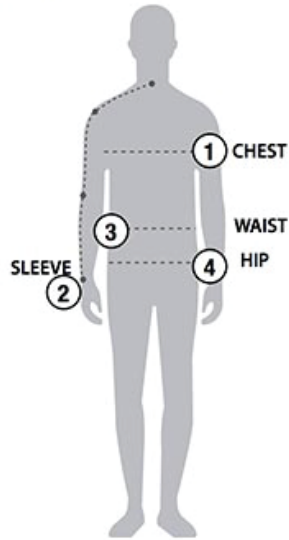

## STORMTECH SIZING CHART

### BASED ON YOUR BODY MEASUREMENTS

#### MEN'S SIZING

To select the best size for you, please follow these simple steps:

- ① **Most important measurement:**  
Take your Chest/Bust measurement from just under your arm at the fullest part of the chest
- ② Take your Sleeve length from the back base of the neck across the shoulder and around the elbow to your wrist
- ③ Take your Waist measurement at the narrowest point around your natural waistline.
- ④ Take your Hip measurement at the fullest part of your body below the waist

#### WOMEN'S SIZING CHART – YOUR BODY MEASUREMENTS

SIZE	XS	S	M	L	XL	2XL
<b>Bust</b> ①	29"-32" [73.5-81cm]	32"-35" [81-89cm]	35"-38" [89-96.5cm]	38"-41" [96.5-104cm]	41"-44" [104-112cm]	44"-47" [112-119cm]
<b>Sleeve Length</b> ②	30"-31" [76-79cm]	31"-32" [79-81.5cm]	32"-33" [81.5-84cm]	33"-33.5" [84-85cm]	33.5"-34" [85-86.5cm]	34"-34.5" [86.5-87.75cm]
<b>Waist</b> ③	22"-25" [56-63.5cm]	25"-28" [63.5-71cm]	28"-31" [71-79cm]	31"-34" [79-86cm]	34"-37" [86-94cm]	37"-40" [94-101.5cm]
<b>Hip</b> ④	31.5"-34.5" [80-87.5cm]	34.5"-37.5" [87.5-95cm]	37.5"-40.5" [95-103cm]	40.5"-43.5" [103-110.5cm]	43.5"-46.5" [110.5-118cm]	46.5"-49.5" [118-126cm]